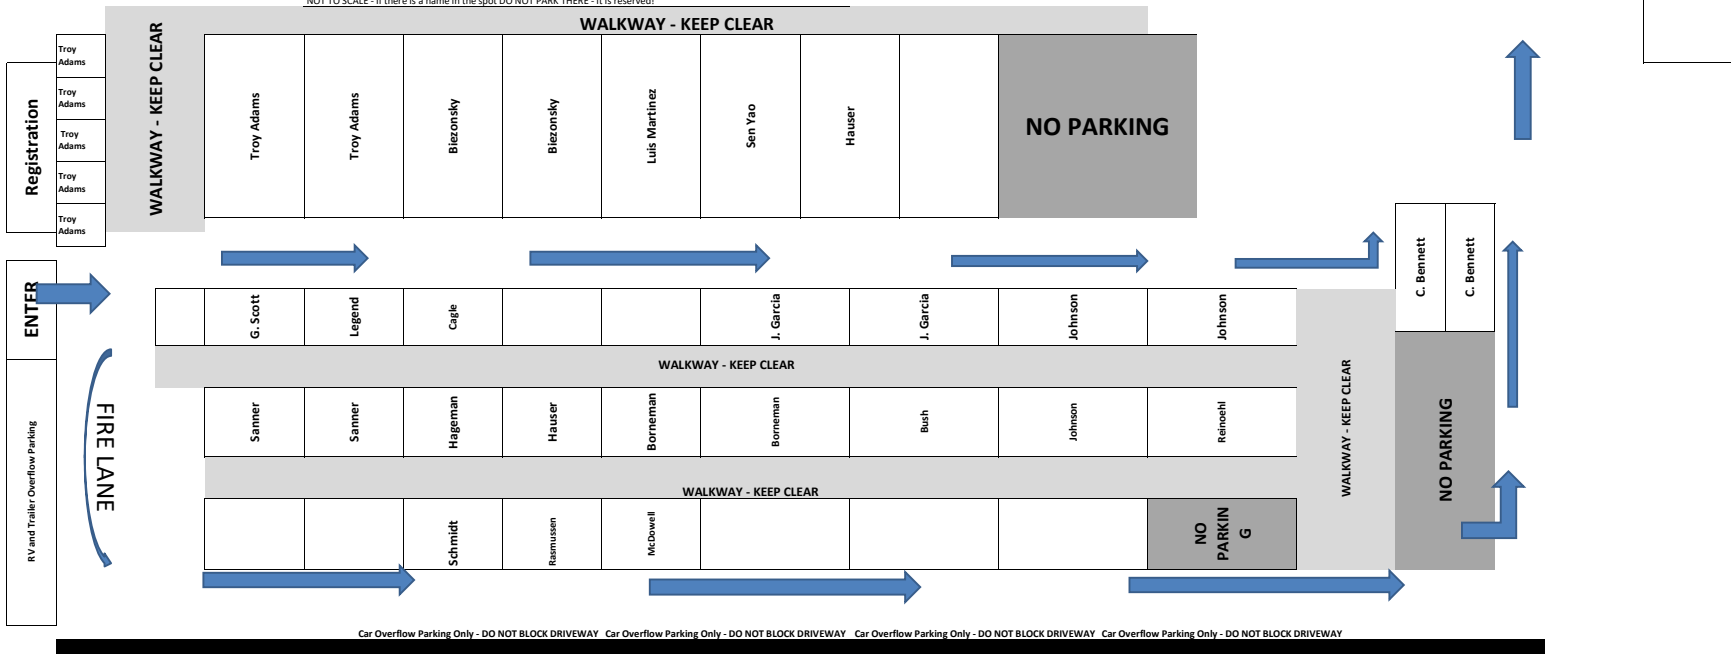

Adams Motorsports Park - Upper Pit Spots